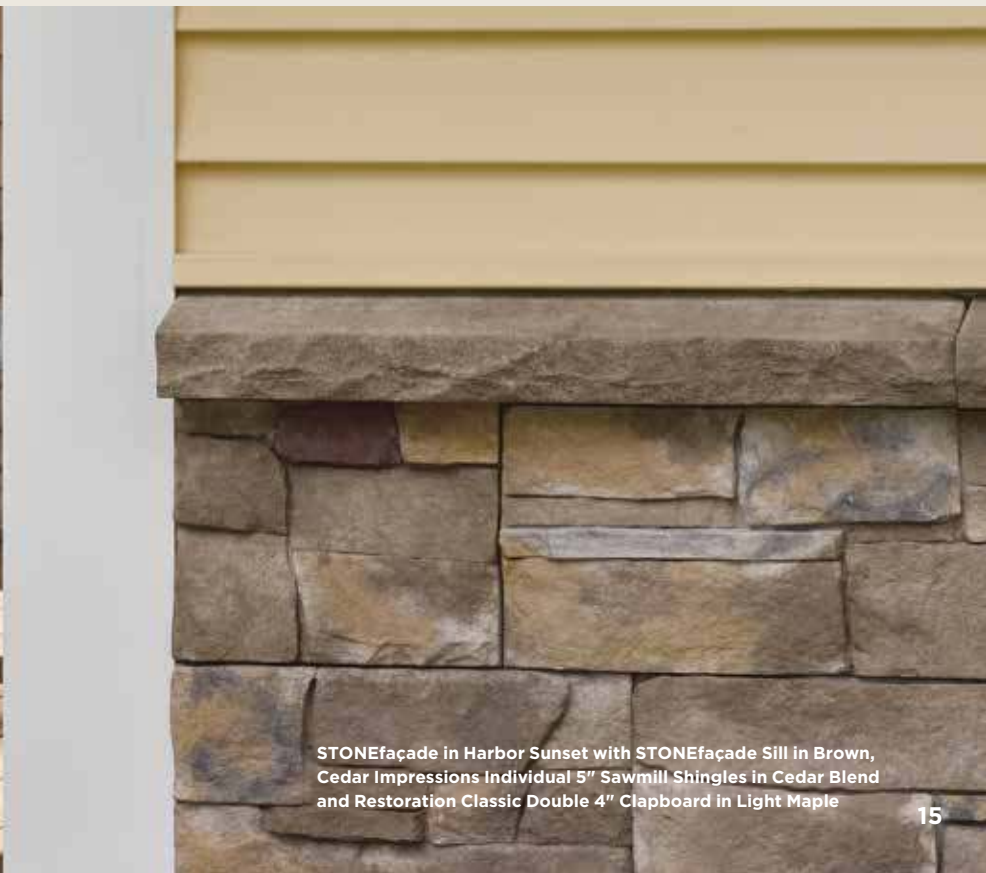

STONEfaçade in Harbor Sunset with STONEfaçade Sill in Brown, Cedar Impressions Individual 5" Sawmill Shingles in Cedar Blend and Restoration Classic Double 4" Clapboard in Light Maple