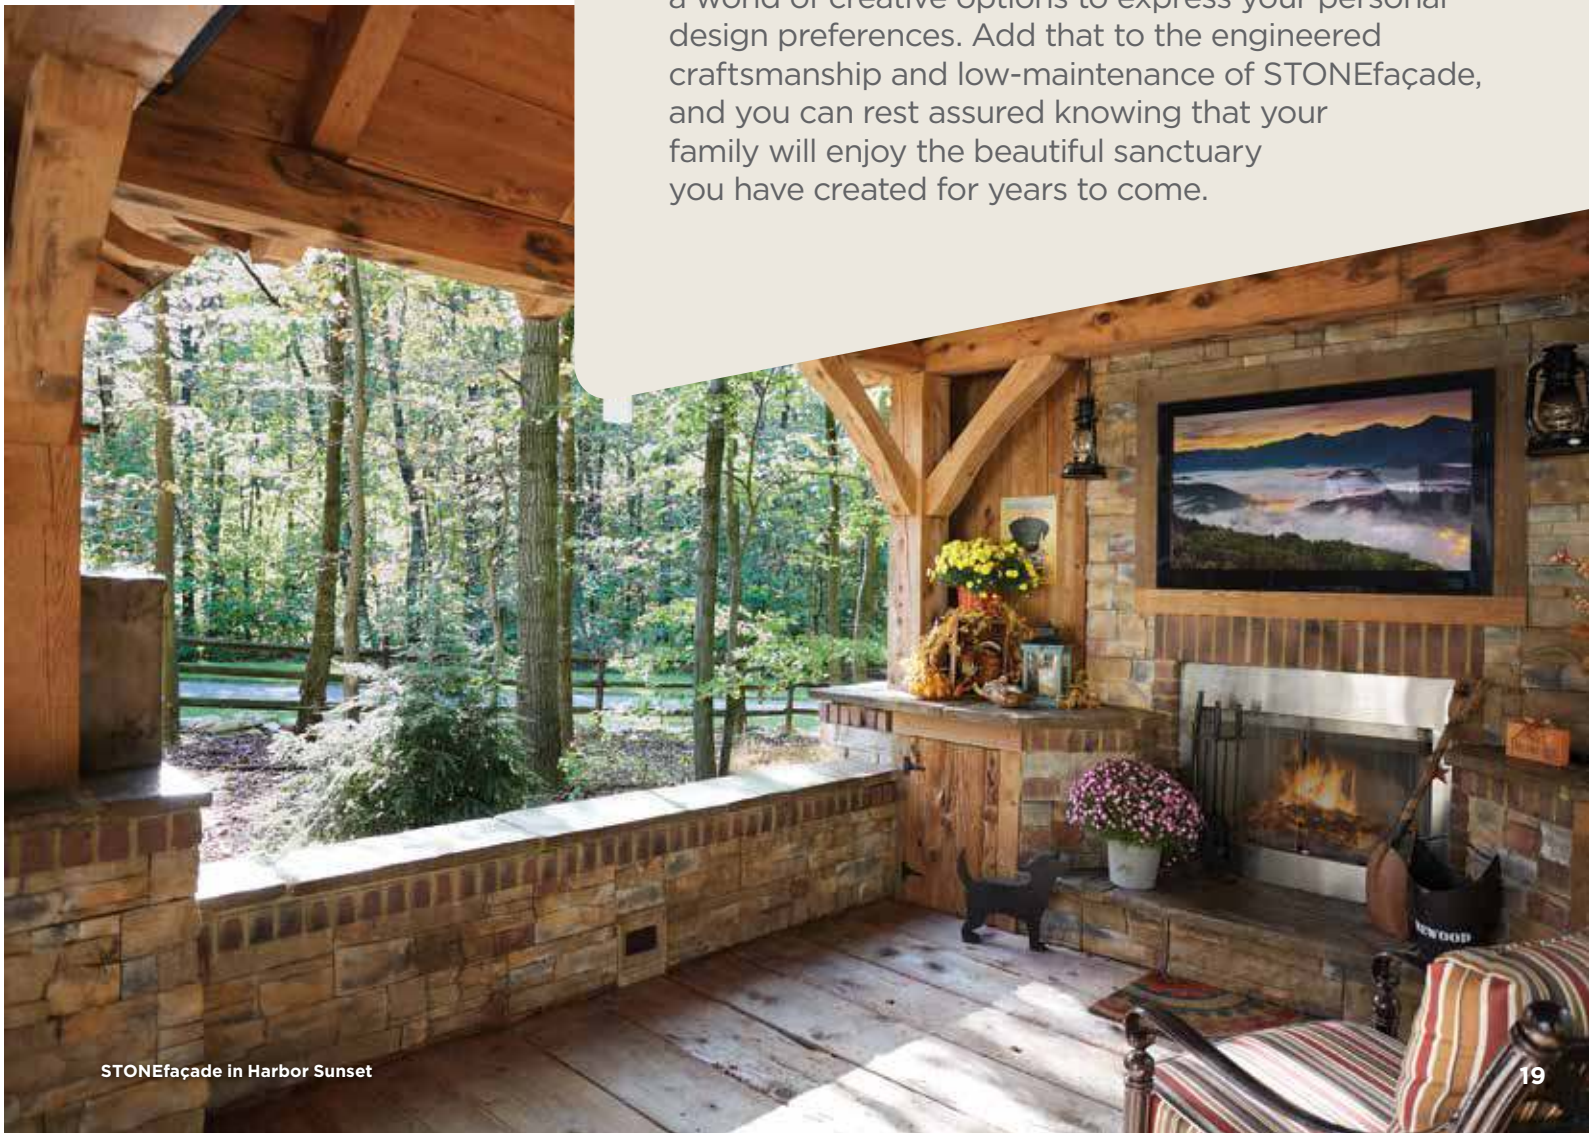

OR call:

800-782-8777

Happily ever after

When you choose CertainTeed STONEfaçade architectural stone panels for your home, you open a world of creative options to express your personal design preferences. Add that to the engineered craftsmanship and low-maintenance of STONEfaçade, and you can rest assured knowing that your family will enjoy the beautiful sanctuary you have created for years to come.